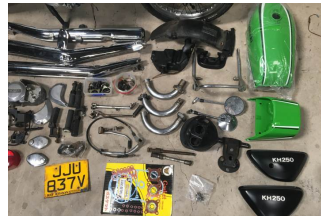

— We Sell —
**CLASSIC
BIKES**

Telephone: 07932 577377
Email: info@wesellclassicbikes.co.uk

**1980 Kawasaki KH 250
NOW SOLD**

Engine Size: **250cc**

£TBA

Kawasaki KH 250 Project 1980 Comes with Registration Document, New Seat and Repainted Tank, Original exhausts and Many Other New Parts To Help Complete the Restoration. All As Shown in the Photos an Interesting Worth While Project that should be worth close to £5K once Finished