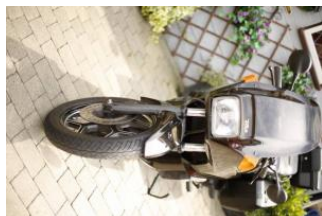

— We Sell —
**CLASSIC
BIKES**

Telephone: 07932 577377
Email: info@wesellclassicbikes.co.uk

**1989 BMW K75 S
FOR SALE**

Engine Size: **750cc**

£3,250

Manufacturer: BMW

Model: K75 S

Year: 1989

Engine Size: 750cc

Registration: F225HKO

Roadworthy/Running: yes

Condition: good

Current MOT: yes

Original Reg Number: yes

V5C Present: yes

Original Engine: original

Other Info: The bike has bmw side box left and right and also top all with keys had it from new garaged all its life milage 19,000. Due to my hip replacement don't ride any moor kepted most of paper work.photos taken in July just gone