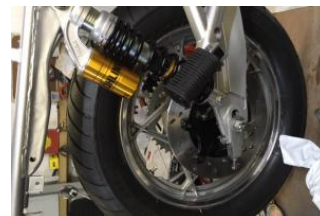

— We Sell —
**CLASSIC
BIKES**

Telephone: 07932 577377
Email: info@wesellclassicbikes.co.uk

**1982 Suzuki GSX 1100 Katana
FOR SALE**

Engine Size: **1100cc**

£7,000

Manufacturer: Suzuki
Model: gsx 1100Katana
Year: 1982
Engine Size: 1100
Registration: 82CE552
Roadworthy/Running: yes
Condition: excellent
Current MOT: yes
Original Reg Number: no
V5C Present: yes
Original Engine: original
Other Info: The bike was full nut and bolt restoration 2 years ago, original german bike imported in to ireland ,only 60000 kms,